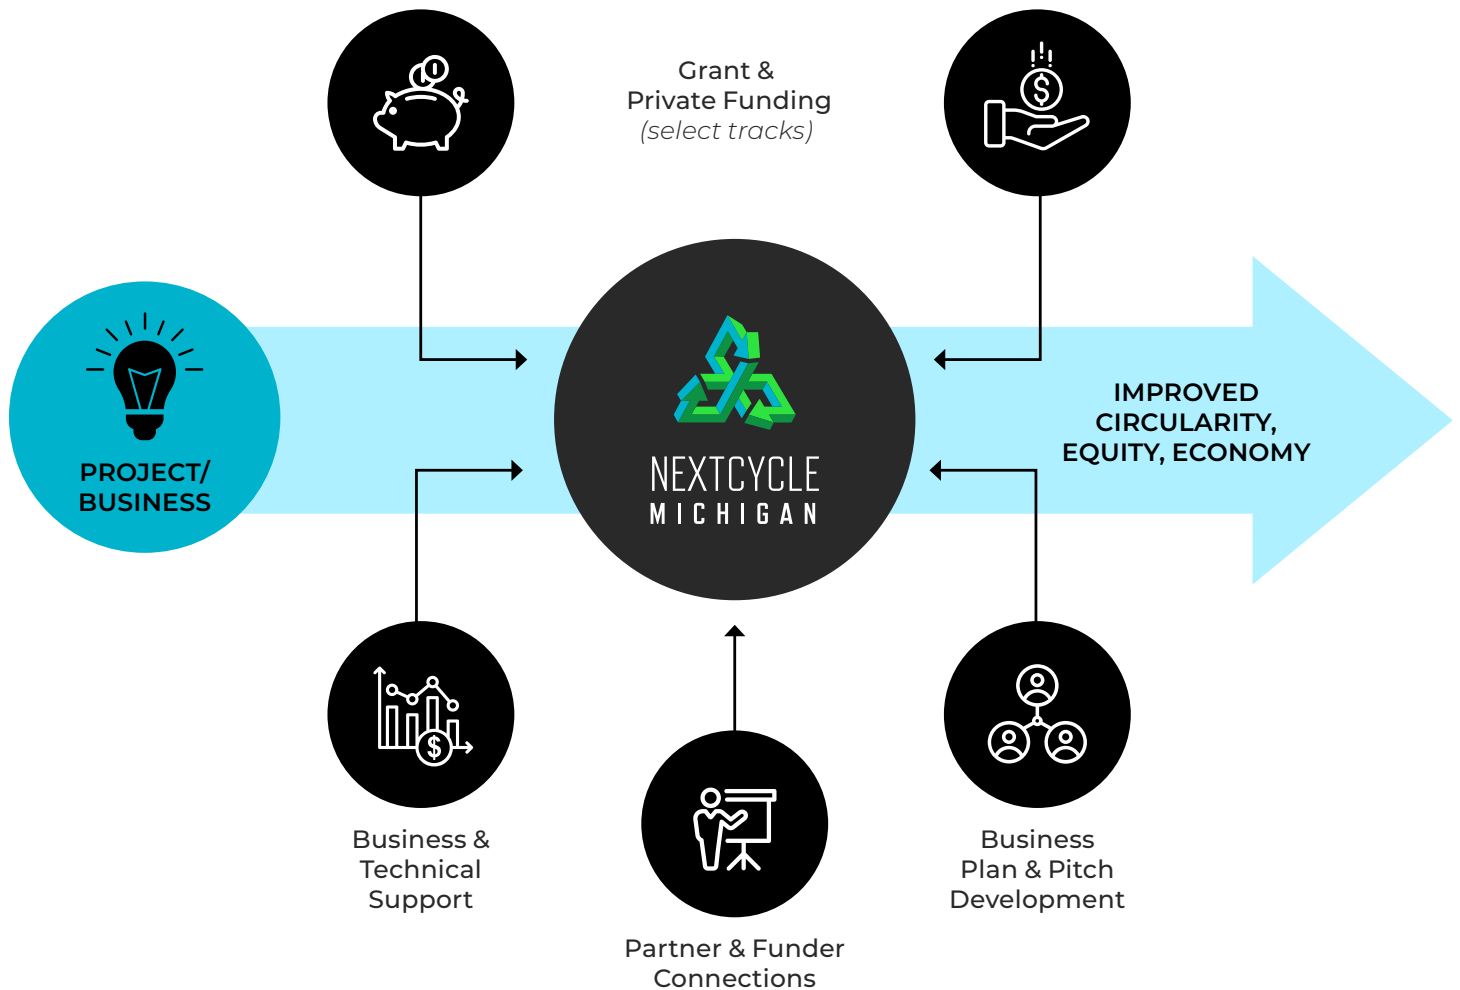

NEXTCYCLE MICHIGAN

NextCycle Michigan, an initiative of the Michigan Department of Environment, Great Lakes, and Energy (EGLE), is designed to accelerate projects that build capacity for material recovery, reuse, and recycling in Michigan. The program offers a variety of pathways to participate through Accelerator Tracks, data and resources, and partner connections.

Although funding is not guaranteed, accepted teams have opportunities to access dedicated grant pools from EGLE, to connect with potential funders, and to participate in competitions with monetary prizes.

Visit NextCycleMichigan.com or email NextCycleMI@recycle.com for more information.