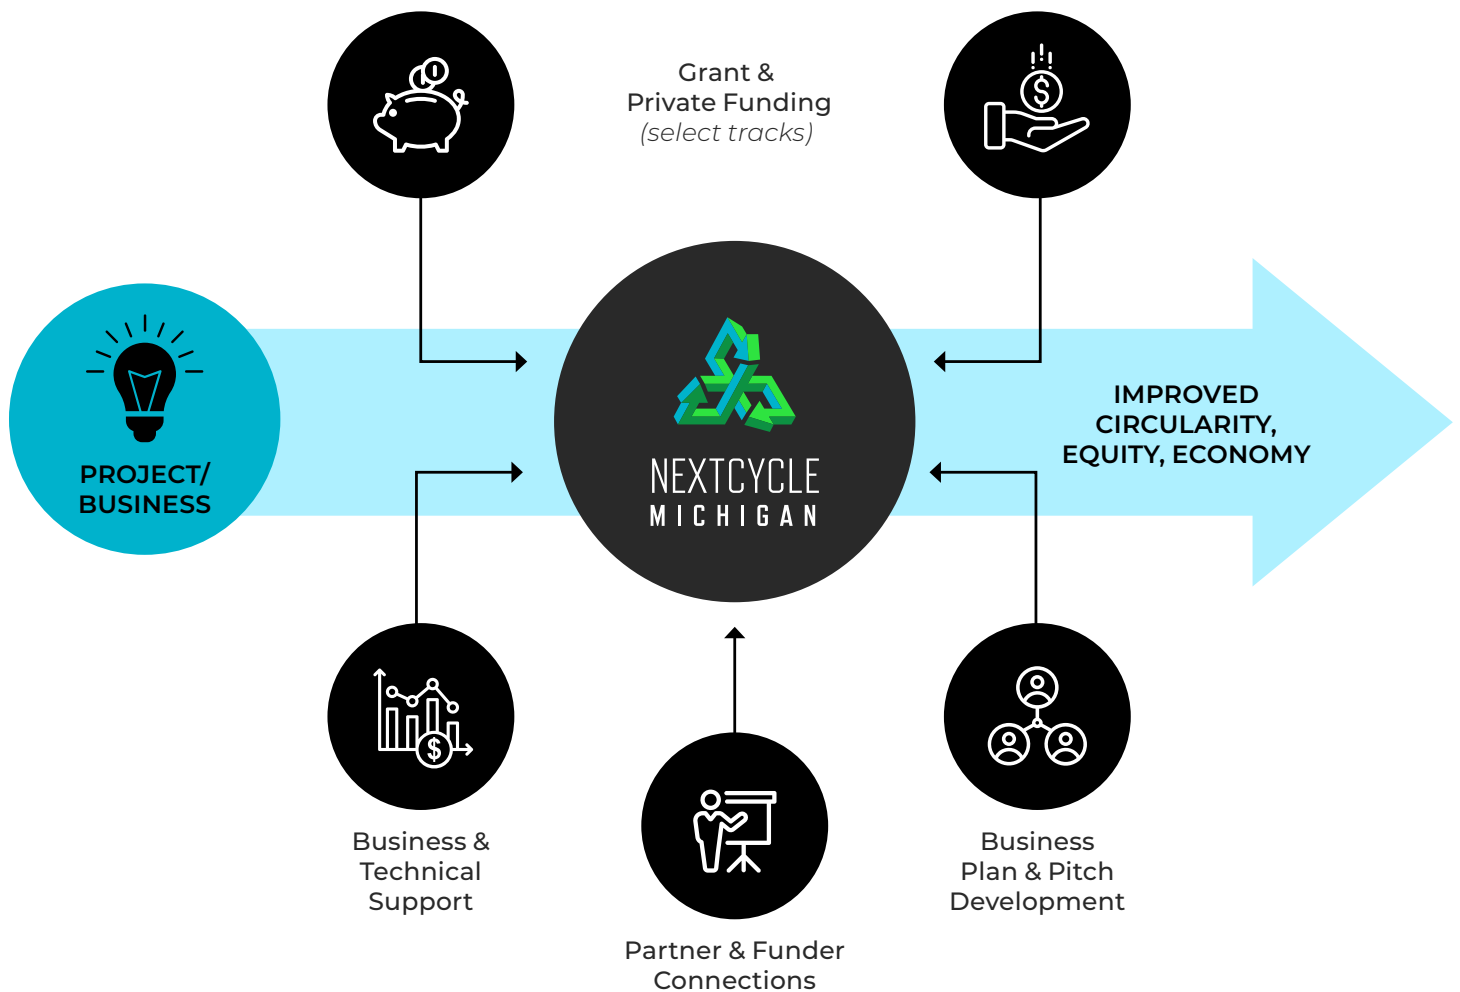

NEXTCYCLE MICHIGAN

NextCycle Michigan, an initiative of the Michigan Department of Environment, Great Lakes, and Energy (EGLE), is designed to accelerate projects that build capacity for material recovery, reuse, and recycling in Michigan. The program offers a variety of pathways to participate through Accelerator Tracks, data and resources, and partner connections.

Although funding is not guaranteed, accepted teams have opportunities to access dedicated grant pools from EGLE, to connect with potential funders, and to participate in competitions with monetary prizes.

Visit NextCycleMichigan.com or email NextCycleMI@recycle.com for more information.